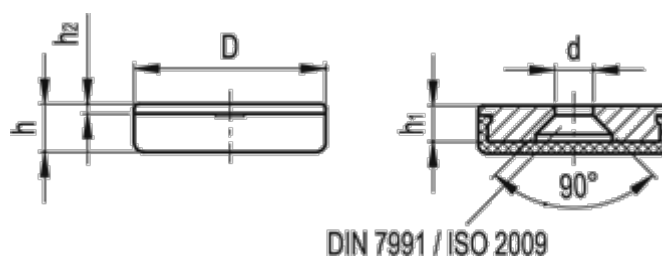

# Data Sheet

Article number: 20592016

Description: E+G Disc with cover cap  
GN 338-16-KR

## Measures

---

d	= 3.2
D	= 16
h	= 5.0
h1	= 3.7
h2	= 1
Weight (g)	= 4